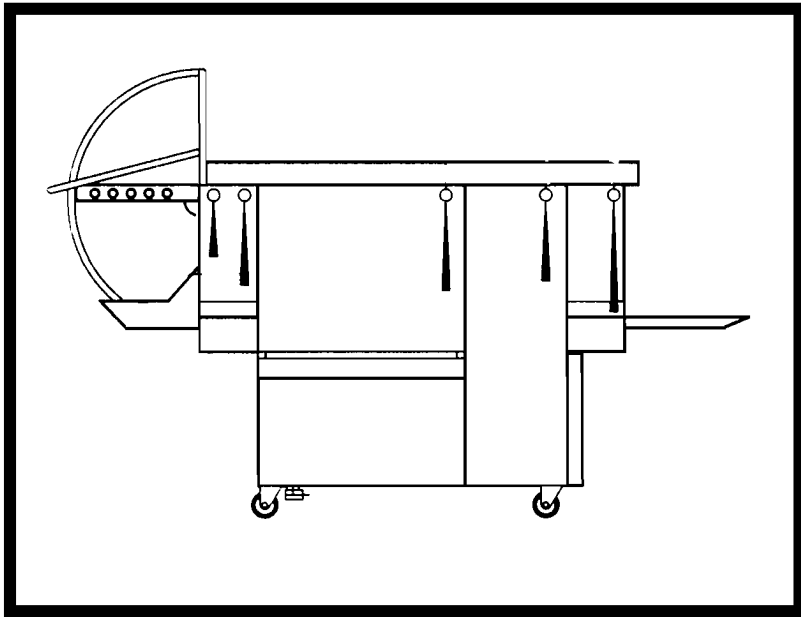

HOBART

UCX

SPARE PARTS MANUAL

UCX INDEX

EXTENDED HOOD - LOADING SECTION	5
EXTENDED HOOD - UNLOADING SECTION	6
SIDE PANELS	7
MODULE 900mm	8
PUMP (900mm MODULE)	9
WASH SYSTEM	10
DRAIN	11
TANK HEATING & FLOATSWITCH	12
TANK HEATING - HOT WATER / STEAM	13
RINSE SECTION	14
RINSE SYSTEM	15
DUAL RINSE PUMP	16
PIPEWORK - 2 FILL (FRANCE 7 EXPORT)	17
PIPEWORK - 2 FILL (U.K. & GERMANY)	18
PIPEWORK - 1 FILL (U.K. & GERMANY)	19
PIPEWORK - 1 FILL (FRANCE & EXPORT)	20
ELECTRICAL RINSE BOOSTER HEATER	21
RINSE BOOSTER HEATER - HOT WATER / STEAM	22
DRIVE UNIT	24
CONVEYOR & TRACKS	25
POSITION OF CURTAINS	26