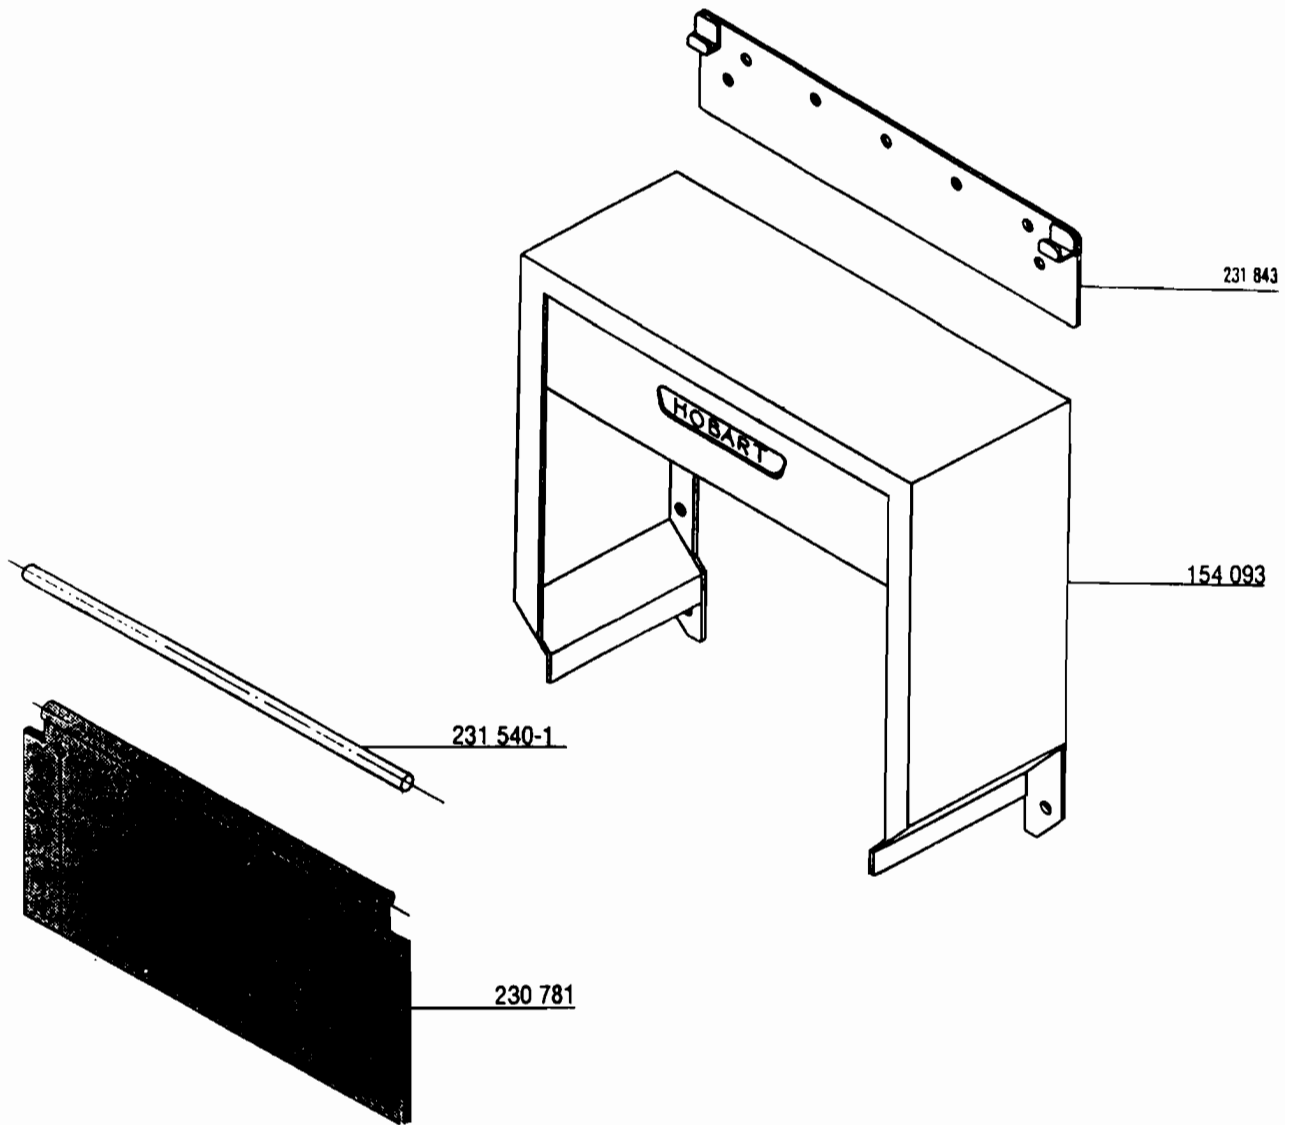

HOBART

UCX

SPARE PARTS MANUAL

UCX INDEX

EXTENDED HOOD - LOADING SECTION	5
EXTENDED HOOD - UNLOADING SECTION	6
SIDE PANELS	7
MODULE 900mm	8
PUMP (900mm MODULE)	9
WASH SYSTEM	10
DRAIN	11
TANK HEATING & FLOATSWITCH	12
TANK HEATING - HOT WATER / STEAM	13
RINSE SECTION	14
RINSE SYSTEM	15
DUAL RINSE PUMP	16
PIPEWORK - 2 FILL (FRANCE 7 EXPORT)	17
PIPEWORK - 2 FILL (U.K. & GERMANY)	18
PIPEWORK - 1 FILL (U.K. & GERMANY)	19
PIPEWORK - 1 FILL (FRANCE & EXPORT)	20
ELECTRICAL RINSE BOOSTER HEATER	21
RINSE BOOSTER HEATER - HOT WATER / STEAM	22
DRIVE UNIT	24
CONVEYOR & TRACKS	25
POSITION OF CURTAINS	26